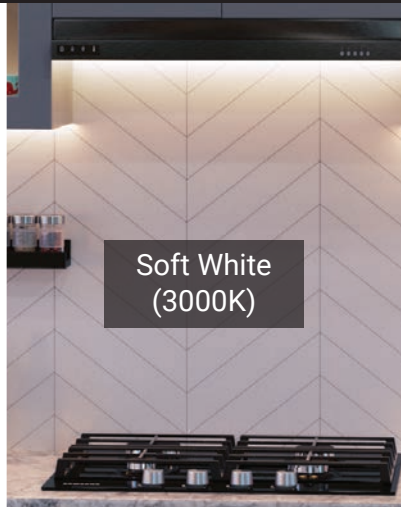

TandemLED™ Tape Lighting Kit Promotion

Buy 4 TandemLED Lighting Wireless Controller Kits* and get the 5th for FREE!

Warm White
(2700K)

Soft White
(3000K)

Cool White
(4000K)

Daylight White
(5000K)

Avoid unhappy customers – select the white light Kelvin temperature **AFTER** the cabinets and lighting are installed. **TandemLED is the safe choice – why buy anything else?**