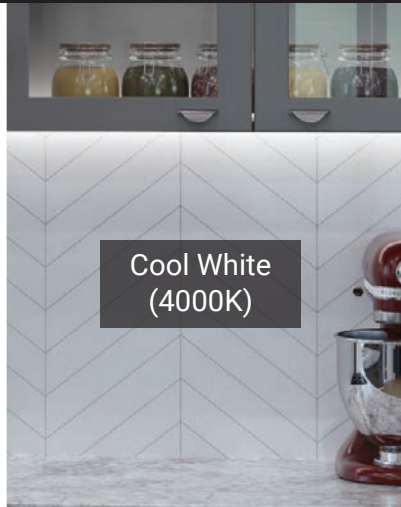

TandemLED™ Tape Lighting Kit Promotion

Buy 4 TandemLED Lighting Wireless Controller Kits* and get the 5th for FREE!

Warm White
(2700K)

Soft White
(3000K)

Cool White
(4000K)

Daylight White
(5000K)

Avoid unhappy customers – select the white light Kelvin temperature **AFTER** the cabinets and lighting are installed. **TandemLED is the safe choice – why buy anything else?**