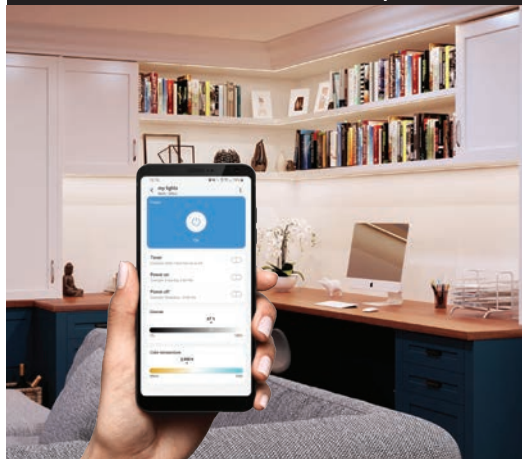

Use with a Smart Home device app to control with a smart phone